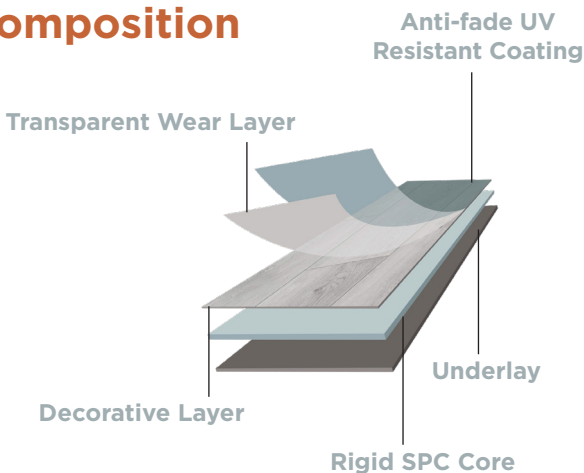

Composition