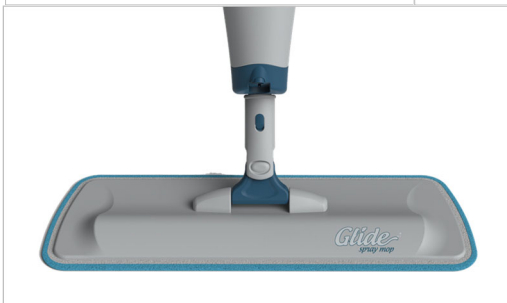

<b>Product Range</b>	GLIDE SPRAY MOP
<b>Product Type</b>	Floor cleaning Mop with spray function
<b>Kit components</b>	<ul style="list-style-type: none"> <li>• Spray Mop</li> <li>• 650ml refillable solution bottle (solution sold separately)</li> <li>• 1 x Standard microfiber mop pad</li> <li>• 1 x Heavy duty microfiber mop pad</li> </ul>
<b>Features</b>	<ul style="list-style-type: none"> <li>• Trigger spray handle for dispensing cleaning solution</li> <li>• Swivel head for ease of use</li> <li>• Foam grip for comfort</li> <li>• Strong Aluminium frame</li> <li>• 650ml refillable solution bottle</li> <li>• Two washable microfiber cleaning pads</li> </ul>
<b>Uses</b>	<p>The glide spray mop is designed for use on the following surfaces:</p> <ul style="list-style-type: none"> <li>• Wood floors</li> <li>• Laminate floors</li> <li>• Tiles</li> <li>• Vinyl</li> <li>• Concrete</li> </ul> <p>Note: It is up to the user to ensure the appropriate cleaning solution is used for the surface type being cleaned. .</p>
<b>Instructions</b>	<ul style="list-style-type: none"> <li>• Vacuum before mopping to ensure grit is removed.</li> <li>• Attach the appropriate mop head for the surface type you are cleaning</li> <li>• Ensure the solution bottle contains the appropriate cleaning solution and is secured firmly in the socket</li> <li>• Using the trigger, spray cleaner onto the floor and mop clean using a swivel motion. On a stubborn dirty spot spray cleaner directly onto the area and rub until clean.</li> </ul>

Standard microfiber cleaning pad

Heavy duty microfiber cleaning pad

*Glide*  
spray mop