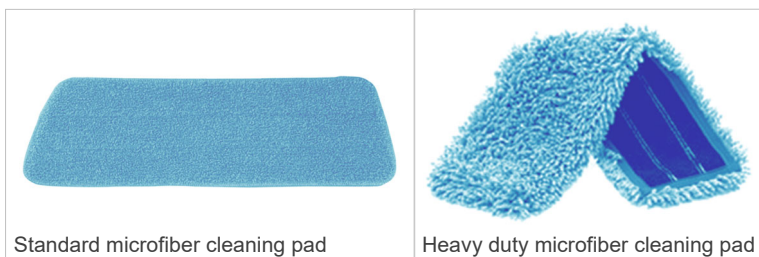

<b>Product Range</b>	GLIDE SPRAY MOP
<b>Product Type</b>	Floor cleaning Mop with spray function
<b>Kit components</b>	<ul style="list-style-type: none"> <li>• Spray Mop</li> <li>• 650ml refillable solution bottle (solution sold separately)</li> <li>• 1 x Standard microfiber mop pad</li> <li>• 1 x Heavy duty microfiber mop pad</li> </ul>
<b>Features</b>	<ul style="list-style-type: none"> <li>• Trigger spray handle for dispensing cleaning solution</li> <li>• Swivel head for ease of use</li> <li>• Foam grip for comfort</li> <li>• Strong Aluminium frame</li> <li>• 650ml refillable solution bottle</li> <li>• Two washable microfiber cleaning pads</li> </ul>
<b>Uses</b>	<p>The glide spray mop is designed for use on the following surfaces:</p> <ul style="list-style-type: none"> <li>• Wood floors</li> <li>• Laminate floors</li> <li>• Tiles</li> <li>• Vinyl</li> <li>• Concrete</li> </ul> <p>Note: It is up to the user to ensure the appropriate cleaning solution is used for the surface type being cleaned. .</p>
<b>Instructions</b>	<ul style="list-style-type: none"> <li>• Vacuum before mopping to ensure grit is removed.</li> <li>• Attach the appropriate mop head for the surface type you are cleaning</li> <li>• Ensure the solution bottle contains the appropriate cleaning solution and is secured firmly in the socket</li> <li>• Using the trigger, spray cleaner onto the floor and mop clean using a swivel motion. On a stubborn dirty spot spray cleaner directly onto the area and rub until clean.</li> </ul>

Standard microfiber cleaning pad

Heavy duty microfiber cleaning pad

*Glide*  
spray mop