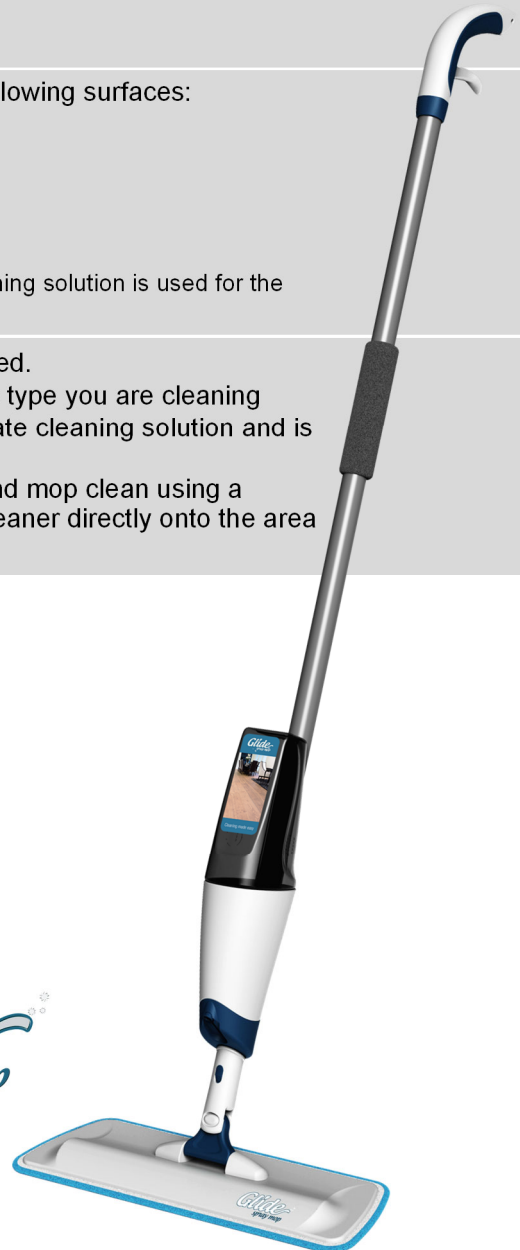

<b>Product Range</b>	GLIDE SPRAY MOP
<b>Product Type</b>	Floor cleaning Mop with spray function
<b>Kit components</b>	<ul style="list-style-type: none"> <li>• Spray Mop</li> <li>• 650ml refillable solution bottle (solution sold separately)</li> <li>• 1 x Standard microfiber mop pad</li> <li>• 1 x Heavy duty microfiber mop pad</li> </ul>
<b>Features</b>	<ul style="list-style-type: none"> <li>• Trigger spray handle for dispensing cleaning solution</li> <li>• Swivel head for ease of use</li> <li>• Foam grip for comfort</li> <li>• Strong Aluminium frame</li> <li>• 650ml refillable solution bottle</li> <li>• Two washable microfiber cleaning pads</li> </ul>
<b>Uses</b>	<p>The glide spray mop is designed for use on the following surfaces:</p> <ul style="list-style-type: none"> <li>• Wood floors</li> <li>• Laminate floors</li> <li>• Tiles</li> <li>• Vinyl</li> <li>• Concrete</li> </ul> <p>Note: It is up to the user to ensure the appropriate cleaning solution is used for the surface type being cleaned. .</p>
<b>Instructions</b>	<ul style="list-style-type: none"> <li>• Vacuum before mopping to ensure grit is removed.</li> <li>• Attach the appropriate mop head for the surface type you are cleaning</li> <li>• Ensure the solution bottle contains the appropriate cleaning solution and is secured firmly in the socket</li> <li>• Using the trigger, spray cleaner onto the floor and mop clean using a swivel motion. On a stubborn dirty spot spray cleaner directly onto the area and rub until clean.</li> </ul>

Standard microfiber cleaning pad

Heavy duty microfiber cleaning pad

*Glide*  
spray mop